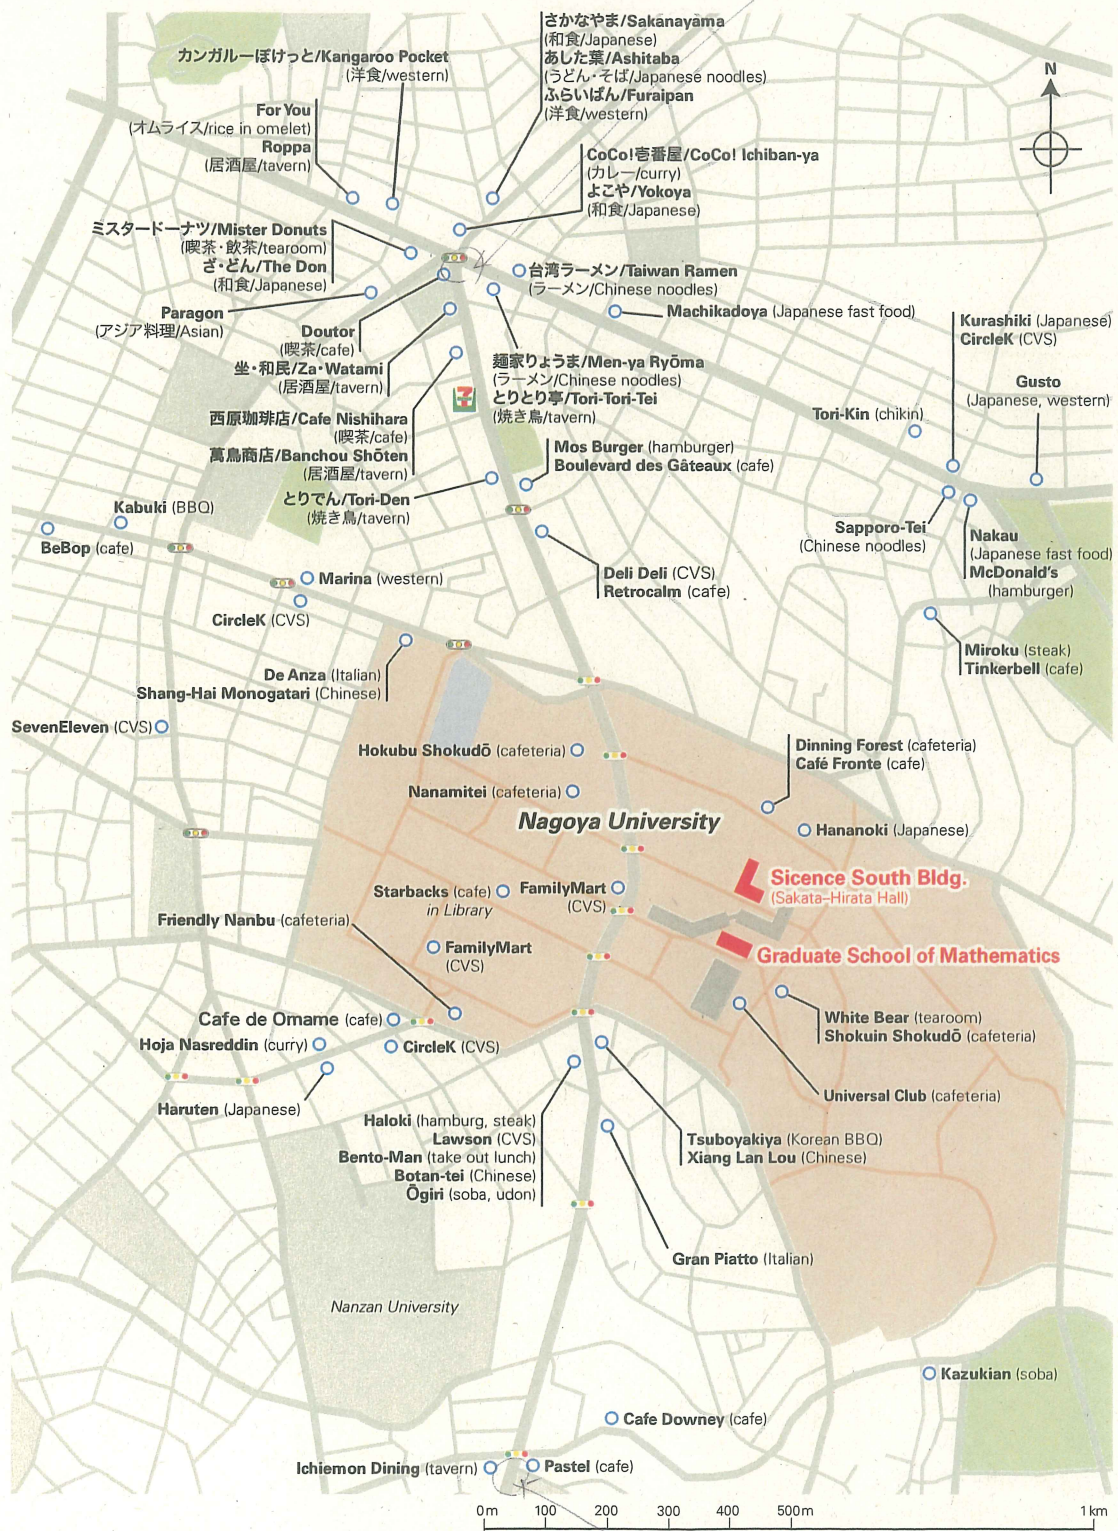

Cafeteria, Restaurant and CVS in the Campus

Opening hours on weekdays

« Cafeteria »

Hokubu Shokudo	10:30-20:00
Nanamitei	10:30-14:00
*Nanbu Shokudo	8:00-20:00
Friendly Nanbu	11:30-13:30
Dining Forest	11:00-20:00
Shokuin Shokudo	11:30-14:00
	16:30-19:00
*Universal Club	8:00-14:30

« CVS »

Family Mart	7:00-23:00
Rike-Shop	8:00-22:00
Lawson	(24 hours)

« Café »

I-B Café	10:00-19:30
Starbucks	8:30-21:00
*Phonon	9:00-20:00
*Craig's Café	8:30-19:00
*Café Fronte	8:00-19:00

« Others »

Hanaonki	11:00-14:00
Chez Jiroud	11:30-20:00
White Bear	10:00-16:00

* Serving breakfast

Map nearby the Campus

Motoyama Station
(本山)

Figure 4: Lunch Map

Tagoto Nisseki Station
(八事日赤)