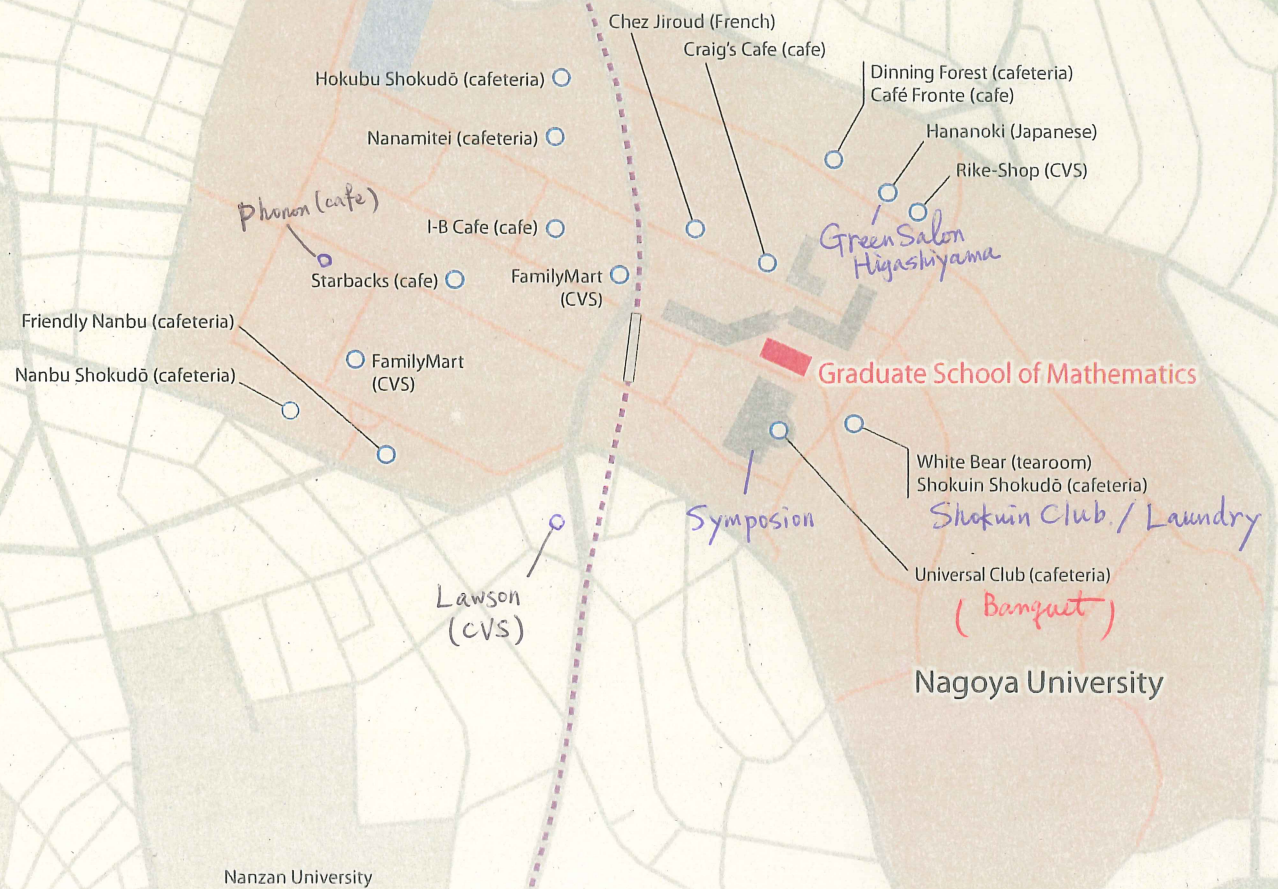

Cafeteria, Restaurant and CVS in the Campus

Opening hours on weekdays

« Cafeteria »

Hokubu Shokudo	10:30-20:00
Nanamitei	10:30-14:00
*Nanbu Shokudo	8:00-20:00
Friendly Nanbu	11:30-13:30
Dining Forest	11:00-20:00
Shokuin Shokudo	11:30-14:00
	16:30-19:00
*Universal Club	8:00-14:30

« CVS »

Family Mart	7:00-23:00
Rike-Shop	8:00-22:00
Lawson	(24 hours)

« Café »

I-B Café	10:00-19:30
Starbucks	8:30-21:00
*Phonon	9:00-20:00
*Craig's Café	8:30-19:00
*Café Fronte	8:00-19:00

« Others »

Hanaonki	11:00-14:00
Chez Jiroud	11:30-20:00
White Bear	10:00-16:00

* Serving breakfast

Map nearby the Campus

Motoyama Station
(本山)

Figure 4: Lunch Map

Tagoto Nisseki Station
(八事日赤)